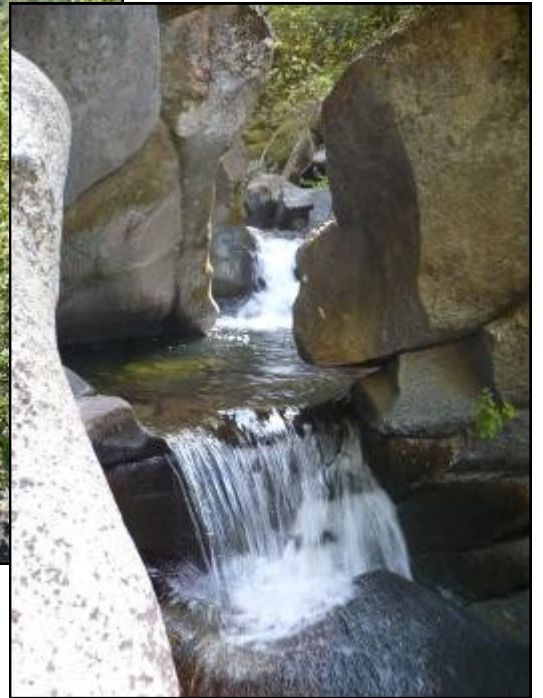

THE GROUP

FOR SALE

A DISTINCTIVE MOUNTAIN PROPERTY

CONTACT US

The Group Real Estate
2580 Sierra Sunrise Terrace
Chico, CA 95928

Phone: 530-828-0011

Fax: 530-899-5515

E-mail: mike@californianorthern.com

5 8 0 A C R E S
F E A T H E R F A L L S , O R O V I L L E C A

A S K I N G $ 6 2 5 , 0 0 0

Timberlands
Beautiful Creek & Spring
Waterfalls
Lot Splits
Building Sites
Nature Retreat — Estate
Lease Income